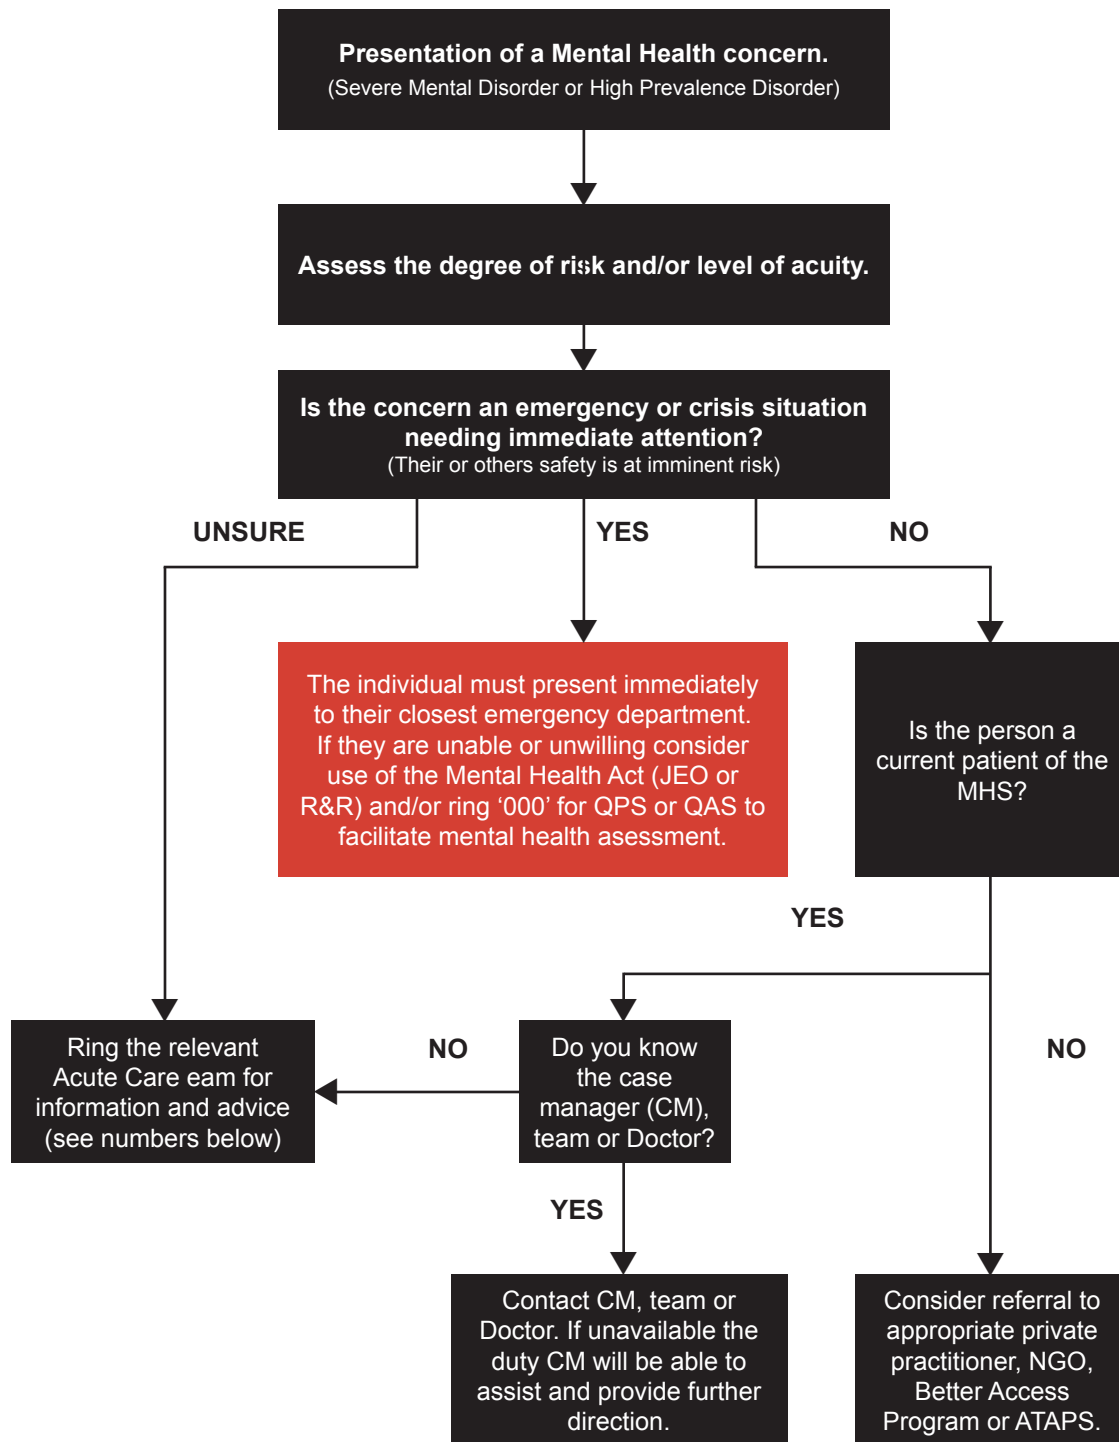

Navigating the Metro North Mental Health Service

Royal Brisbane and Women's | The Prince Charles | Redcliffe | Caboolture

Queensland
Government

| | | | |
|-----------------------------------|--------------|---|-----------|
| Acute Care Team – TPCH | 1800 112 403 | Chermside Community Mental Health Service | 3139 5119 |
| Acute Care Team – RBWH | 3834 1605 | Nundah Community Mental Health Service | 3146 2320 |
| Acute Care Team – Red/Cab | 5433 8430 | Pine Rivers Community Mental Health Service | 3817 6400 |
| RBWH Southern Team | 3834 1605 | Redcliffe Adult Mental Health Team | 3897 6222 |
| RBWH Northern Team | 3636 1189 | Caboolture Adult Mental Health Team | 5316 1400 |
| RBWH Primary Care Liaison Officer | 0417 784 669 | Red/Cab Child and Youth Mental Health | 5316 3100 |
| TPCH Care Liaison Officer | 0448 741 736 | Red/Cab Primary Care Liaison Officer | 3897 6329 |